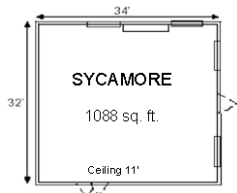

Meeting Rooms

Hospitality House

Sycamore Room

Accommodates 30 people conference style, 60 people theater style
Meeting room with designated coffee break area

Cypress Room

Accommodates 8 people
Small, upscale conference room

Hilltop Restaurant and Herb Garden

Maple Room

Accommodates 26 people

Sassafras/Loblolly

Accommodates 70 people conference style, 100 theater style
Room can be divided with an air-wall and features coffee break area