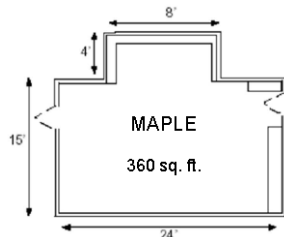

Hilltop Restaurant and Herb Garden

Maple Room

Accommodates 26 people

Sassafras/Loblolly

Accommodates 70 people conference style, 100 theater style
Room can be divided with an air-wall and features coffee break area