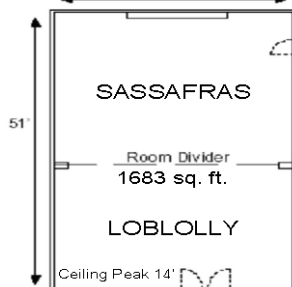

Meeting Rooms

Hospitality House

Sycamore Room

Accommodates 30 people conference style, 60 people theater style
Meeting room with designated coffee break area

Cypress Room

Accommodates 8 people
Small, upscale conference room

Hilltop Restaurant and Herb Garden

Maple Room

Accommodates 26 people

Sassafras/Loblolly

Accommodates 70 people conference style, 100 theater style
Room can be divided with an air-wall and features coffee break area