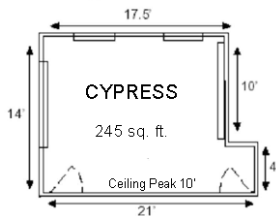

Meeting Rooms

Hospitality House

Sycamore Room

Accommodates 30 people conference style, 60 people theater style
Meeting room with designated coffee break area

Cypress Room

Accommodates 8 people
Small, upscale conference room

Hilltop Restaurant and Herb Garden

Maple Room

Accommodates 26 people

Sassafras/Loblolly

Accommodates 70 people conference style, 100 theater style
Room can be divided with an air-wall and features coffee break area